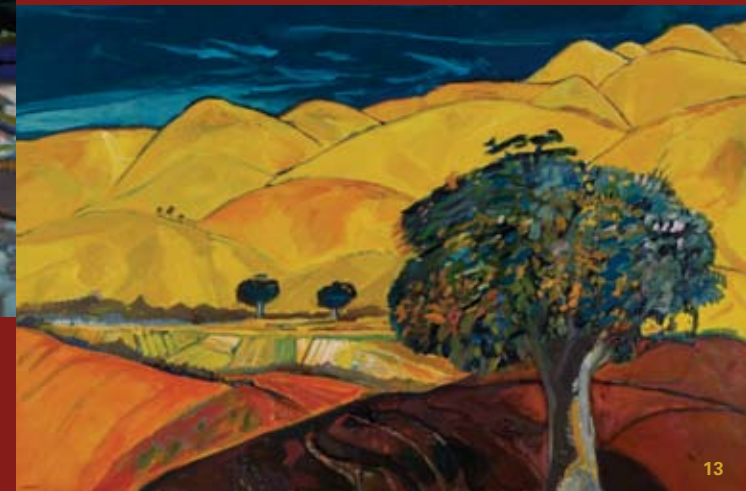

**ODON  
WAGNER**  
CONTEMPORARY

# CHAKI

AFTER THE TOBA RIVER

Chaki is a painter of landscapes, yet he frees his work from the confines of rendering exacting forms and minutiae of the real world. His world is one of dreamlike impressions and memories. The artist's colossal mountains, serrated trees and turbulent waters are borne of a dynamic brush that uses colour as its primary language in constructing a surreal vision. Whether a single block or a chain of giant rocks is painted blue, ochre, orange or green, our sense of awe at the untamed majesty of Chaki's mountainous landscape is heightened beyond pure representational limits.

This is after all one of the principal purposes and roles of expressive colour in art. Our ordinary perceptions and sober wisdoms are transplanted by the painter's innate sensibility and burning passion to unveil a condition of time and place we are otherwise unable to envision. It is this unique vision that Chaki again so ably permits us to see and feel through his Toba River paintings. We invite you to join us in experiencing this enriching moment.